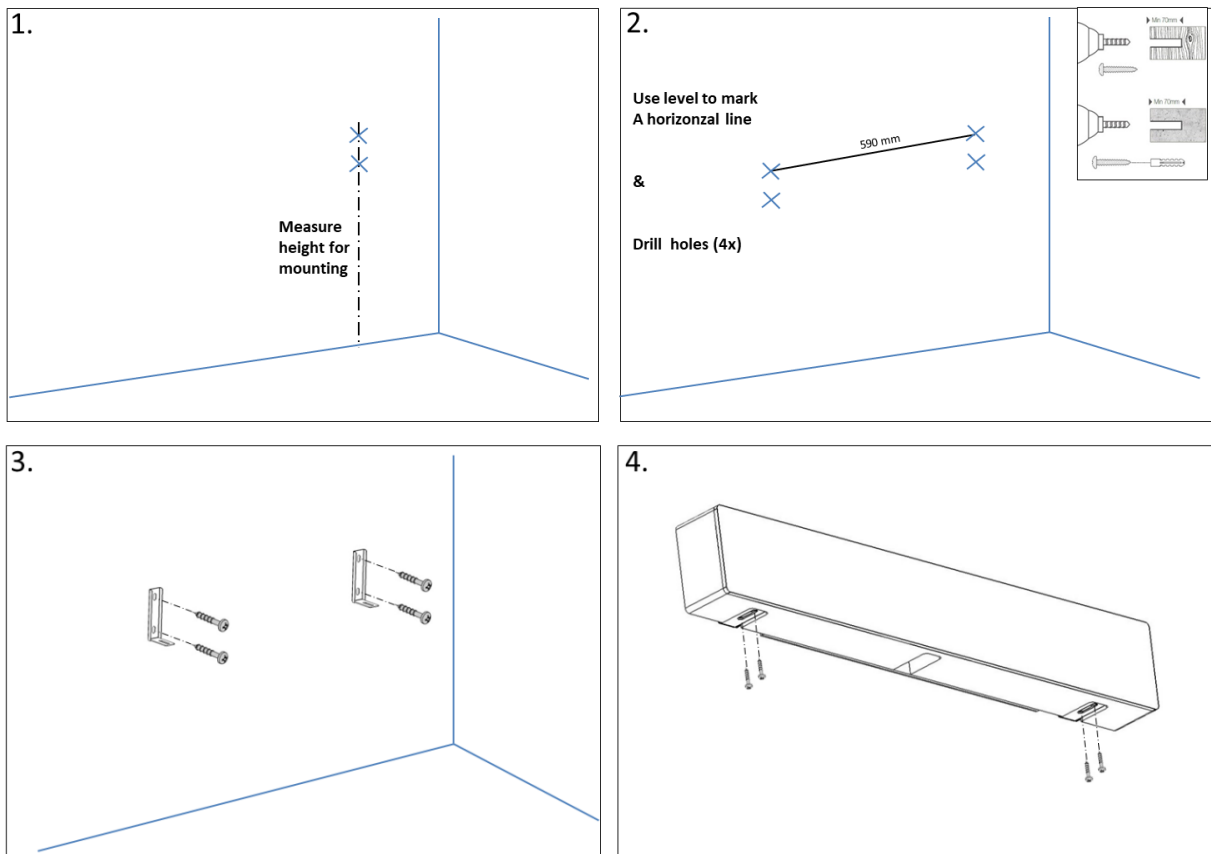

Manual

Active Collaboration Soundbar

SP-ASCM

1) Delivery

2) Assembly to the wall

3) Connection

Camera USB (3.0)	→	USB port 2.0 of the external device
Microphone USB (2.0)	→	USB port 2.0 of the external device