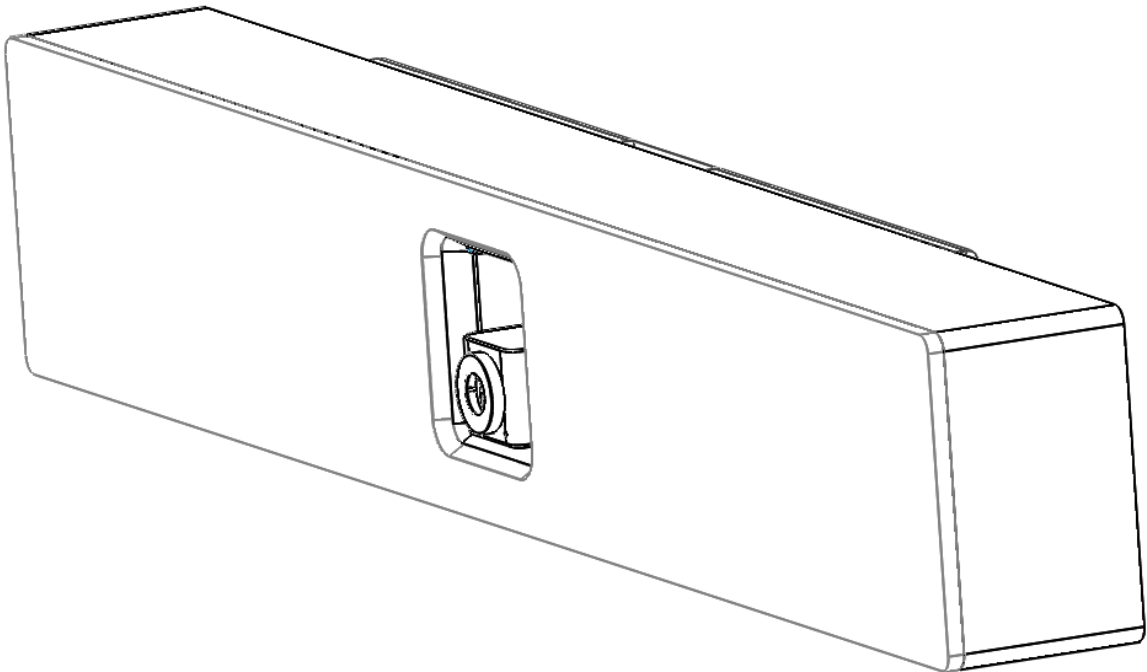

Manual

Active Collaboration Soundbar

SP-ASCM

1) Delivery

2) Assembly to the wall

3) Connection

Camera USB (3.0)	→	USB port 2.0 of the external device
Microphone USB (2.0)	→	USB port 2.0 of the external device