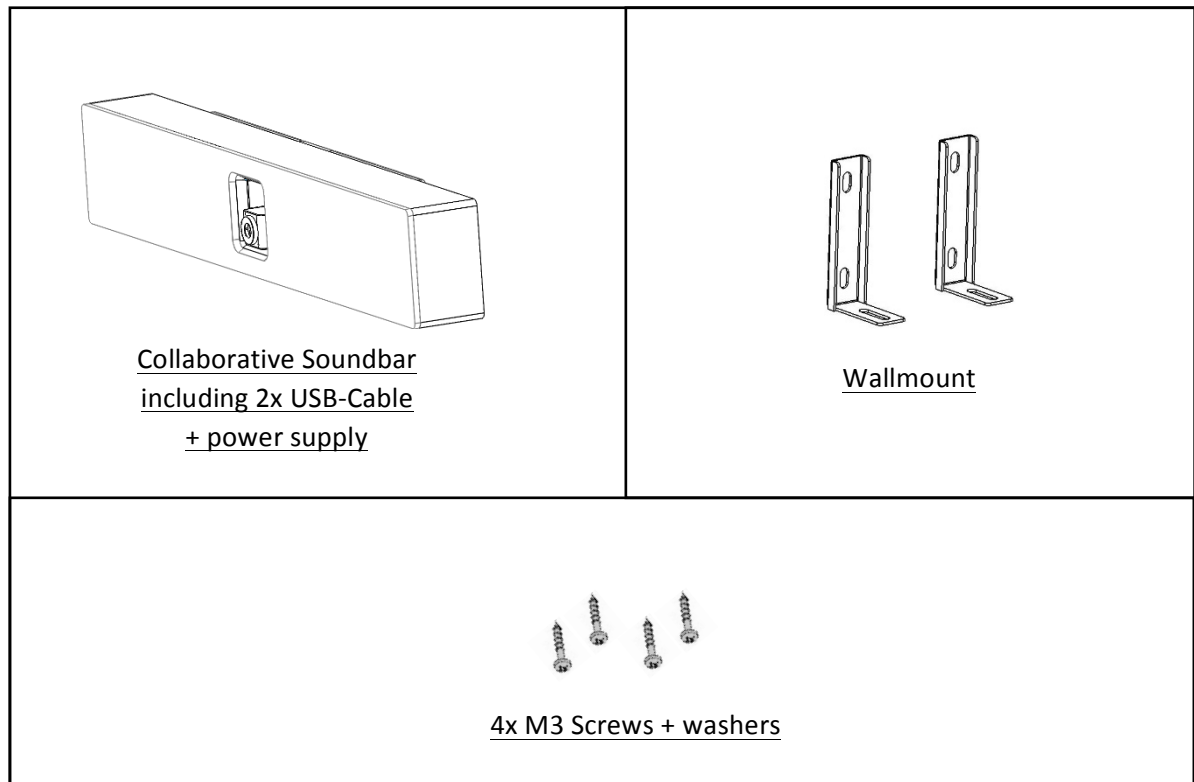

Manual

Active Collaboration Soundbar

SP-ASCM

1) Delivery

2) Assembly to the wall

3) Connection

Camera USB (3.0)	→	USB port 2.0 of the external device
Microphone USB (2.0)	→	USB port 2.0 of the external device